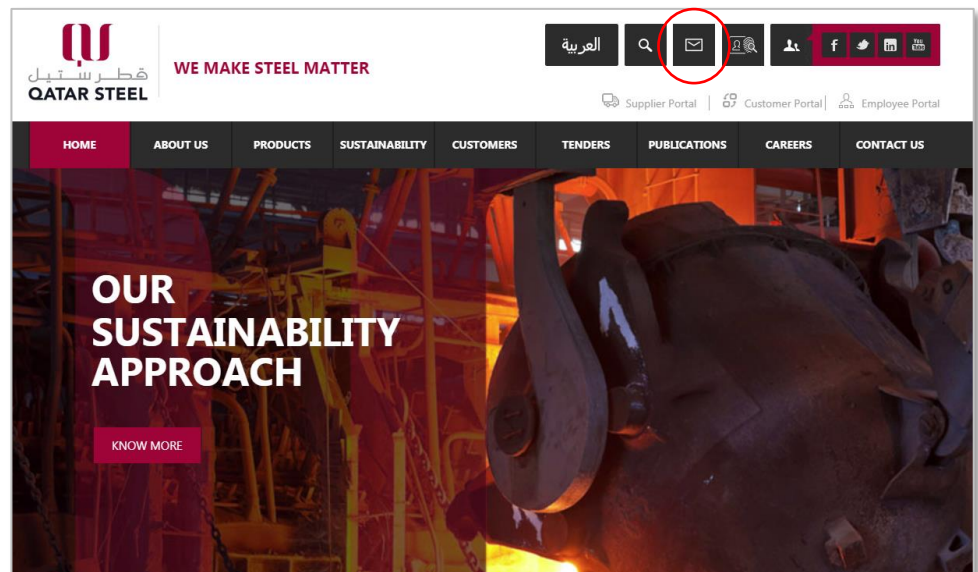

Connecting through a web browser.

First Method

1. Go to www.qatarsteel.com.qa
2. On the Upper Right, Click the Email icon 

3. It will open a new window and enter your login details.

Second Method

Go directly to <https://mail.qatarsteel.com.qa> and enter your login details.