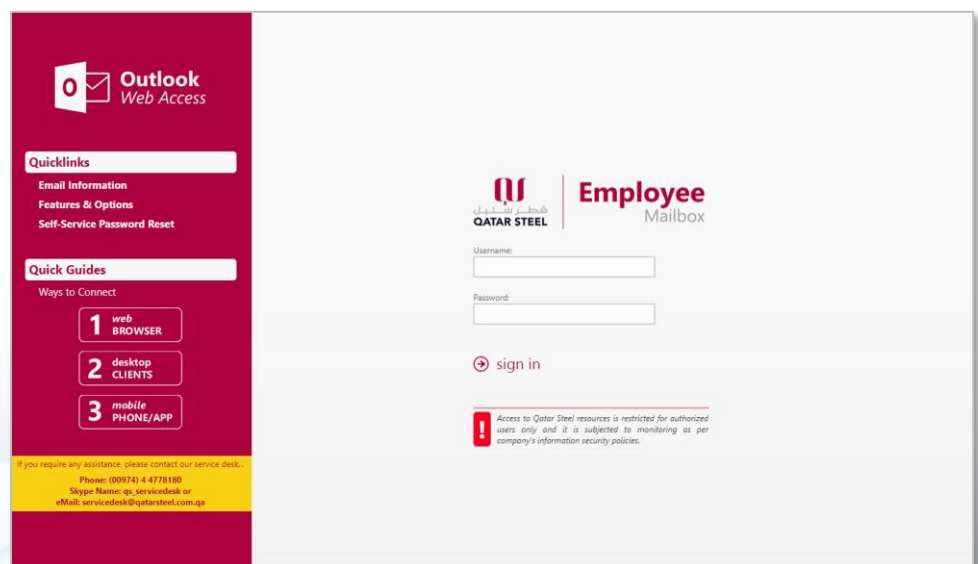

Connecting through a web browser.

First Method

1. Go to www.qatarsteel.com.qa
2. On the Upper Right, Click the Email icon 

3. It will open a new window and enter your login details.

Second Method

Go directly to <https://mail.qatarsteel.com.qa> and enter your login details.